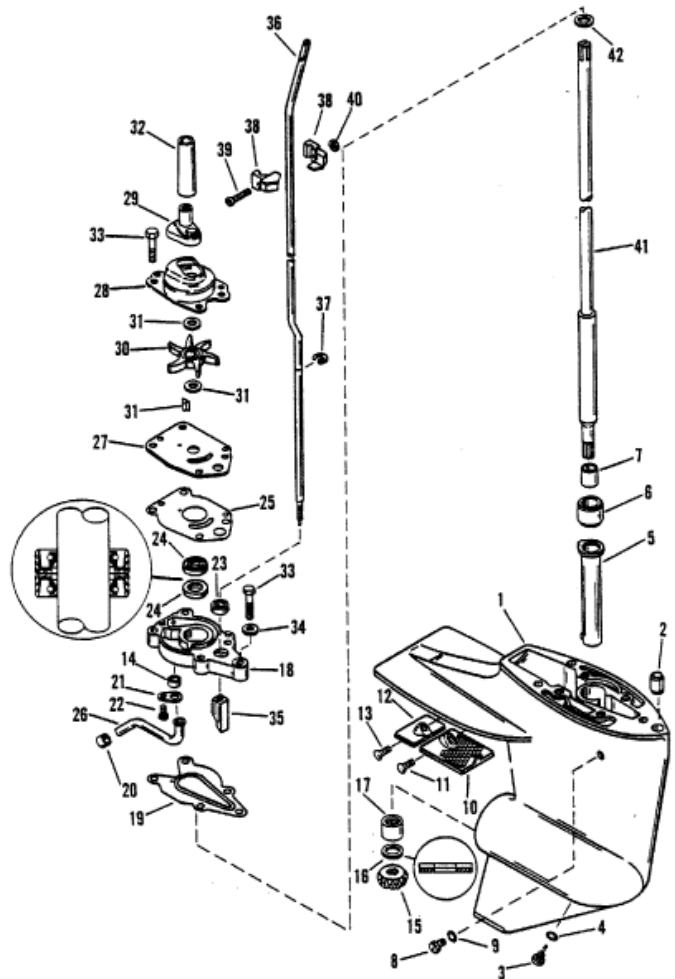

Parts List

Ref	Class	Part	Description	Qty	Comment	Footnote
		1666	8833A13	GEAR HOUSING, COMPLETE (SH)	1	
		1666	8833A15	GEAR HOUSING, COMPLETE (LO)	1	
		1666	8833A14	GEAR HOUSING, COMPLETE (SH)	1	
		1666	8833A16	GEAR HOUSING, COMPLETE (LO)	1	
1	1666	8833A17	GEAR HOUSING (BLACK)	1		
1	1666	8833A18	GEAR HOUSING (GRAY)	1		
2	23	12009	BRUSHING, GEAR HOUSING	1		
3	10	14834A 1	DRAIN SCREW	1		
4	25	805726	O-RING	1		2,17,18
5		822244A 1	SLEEVE ASSEMBLY	1		
6	23	823944	SLEEVE	1		
7	23	823943	BUSHING	1		
8	10	28634A 1	SCREW ASSEMBLY	1		
9	25	805726	O-RING	1		2,17,18
10	35	42199 1	SCREEN	1		
11	10	13954	SCREW	2		
12		42121A 2	ANODE ASSEMBLY	1		
13	10	13954	SCREW	1		
14	26	42133	SEAL	1		2,17
15	43	821925 1	PINION GEAR	1		
16	12	41369	WASHER, THRUST	1		
17	31	22756	BEARING	1		
18	46	42040A 5	WATER PUMP BASE	1		2,18
19	27	19204 2	GASKET	1		2,17,18
20	26	33613	SEAL	1		2,17,18
21		42375	RETAINER	1		18
22	10	48408	SCREW	1		18
23	25	822236	QUAD RING	1		17,18
24	26	41365	OIL SEAL	2		17,18
25	27	19202	GASKET	1		2,17,18
26	32	42185A 1	WATER TUBE	1		
27		42200	FACE PLATE	1		18
28	46	42089A 2	COVER ASSEMBLY	1		18
29	26	42102 1	SEAL	1		2,17,18
30	47	42038 2	IMPELLER	1		18
31	28	42376A 2	KEY ASSEMBLY	1		18
32		44467	GUIDE	1		
33	10	40003 31	SCREW, WATER PUMP	5		
34	12	29245	WASHER	1		
35		42039	CAM, SHIFT	1		
36		42145	SHIFT SHAFT (SHORT)	1		